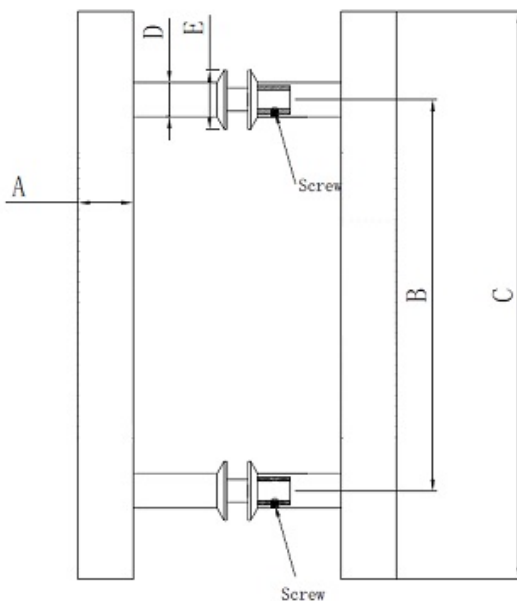

PRODUCT SHEET

Description:

Door Handle "Oder" SS304 Brushed, $\varnothing 32 \times 550 \text{mm}$, cc 400mm, 8-12mm Glass Thickness, Bore: $\varnothing 12 \text{mm}$

Item number:

17.87.016-1

Units	Box	Carton	HS Code	Barcode
Pair	1	10	8302415000	 5704866445436

ITEM NO.	A (\varnothing)	B	C	D (\varnothing)	E (\varnothing)	FINISH
17.87.000-0	25	200	300	19	25	BRUSHED
17.87.005-0	25	300	400	19	25	POLISHED
17.87.006-0	25	300	400	19	25	BRUSHED
17.87.009-0	25	600	1000	19	25	BRUSHED
17.87.010-0	32	300	450	22	27.5	BRUSHED
17.87.015-0	32	400	550	22	27.5	POLISHED
17.87.016-0	32	400	550	22	27.5	BRUSHED
17.87.020-0	32	400	600	22	27.5	BRUSHED